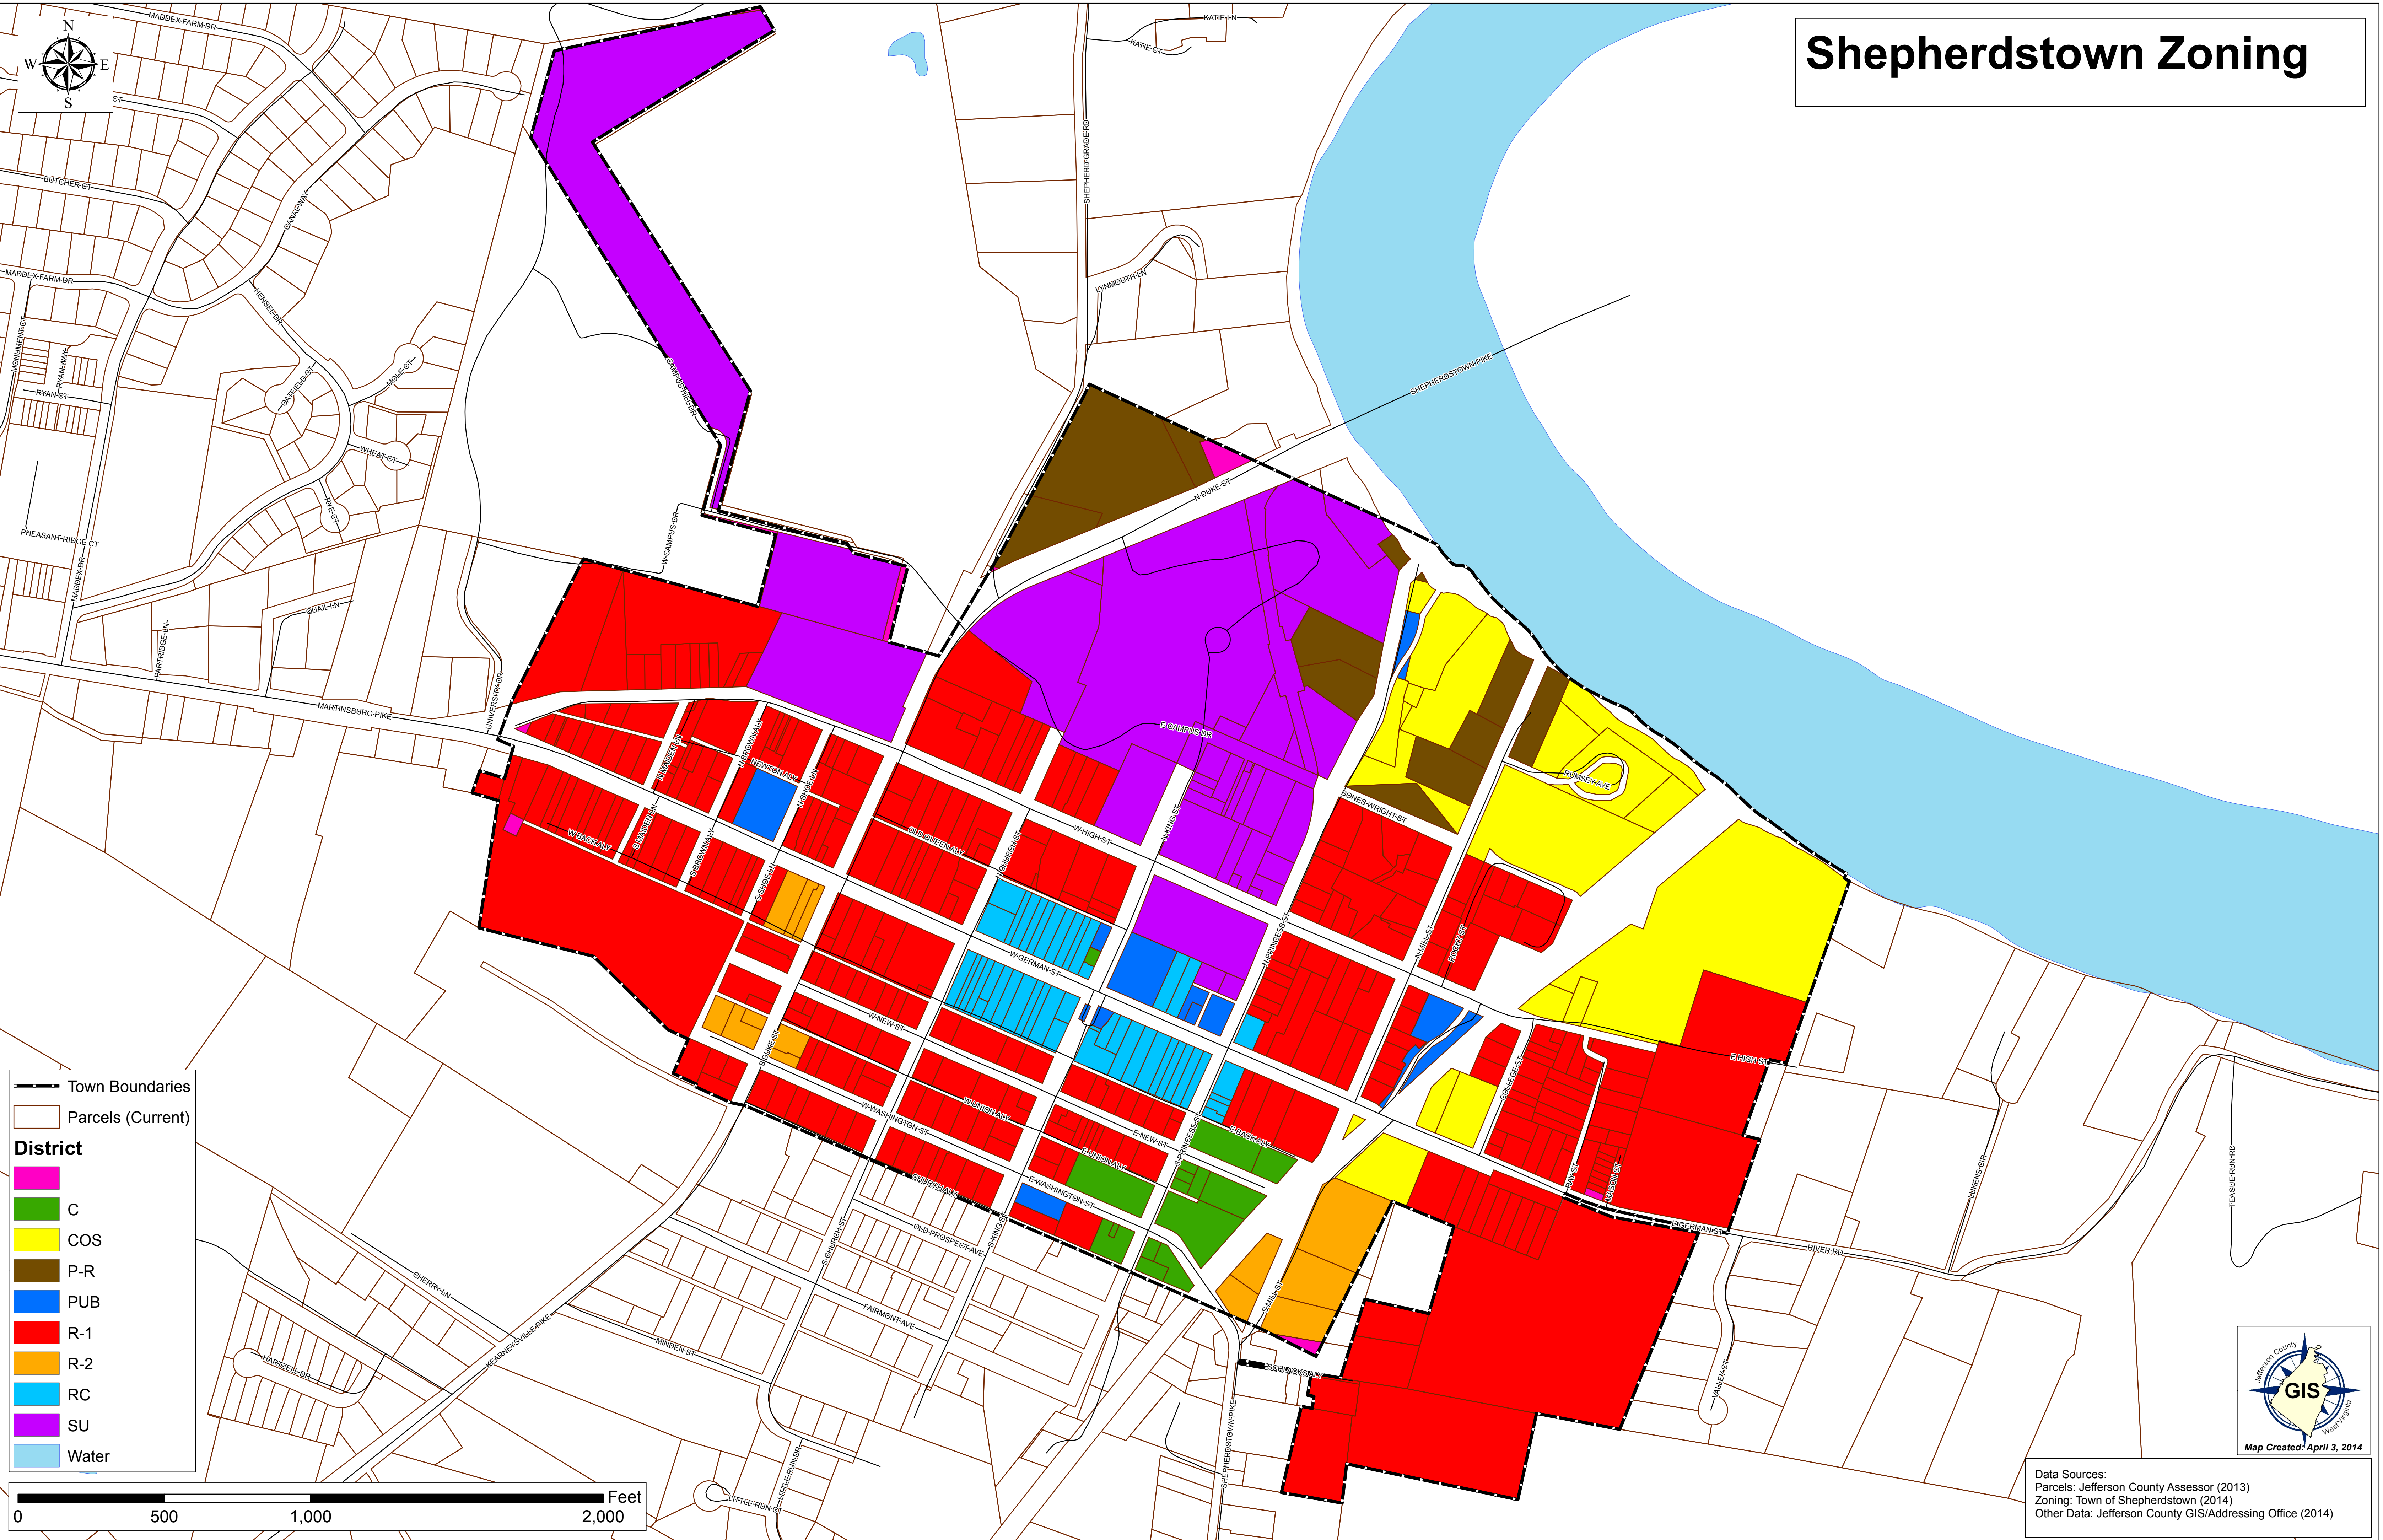

Shepherdstown Zoning

Town Boundaries
 Parcels (Current)
District
 C
 COS
 P-R
 PUB
 R-1
 R-2
 RC
 SU
 Water

Data Sources:
 Parcels: Jefferson County Assessor (2013)
 Zoning: Town of Shepherdstown (2014)
 Other Data: Jefferson County GIS/Addressing Office (2014)